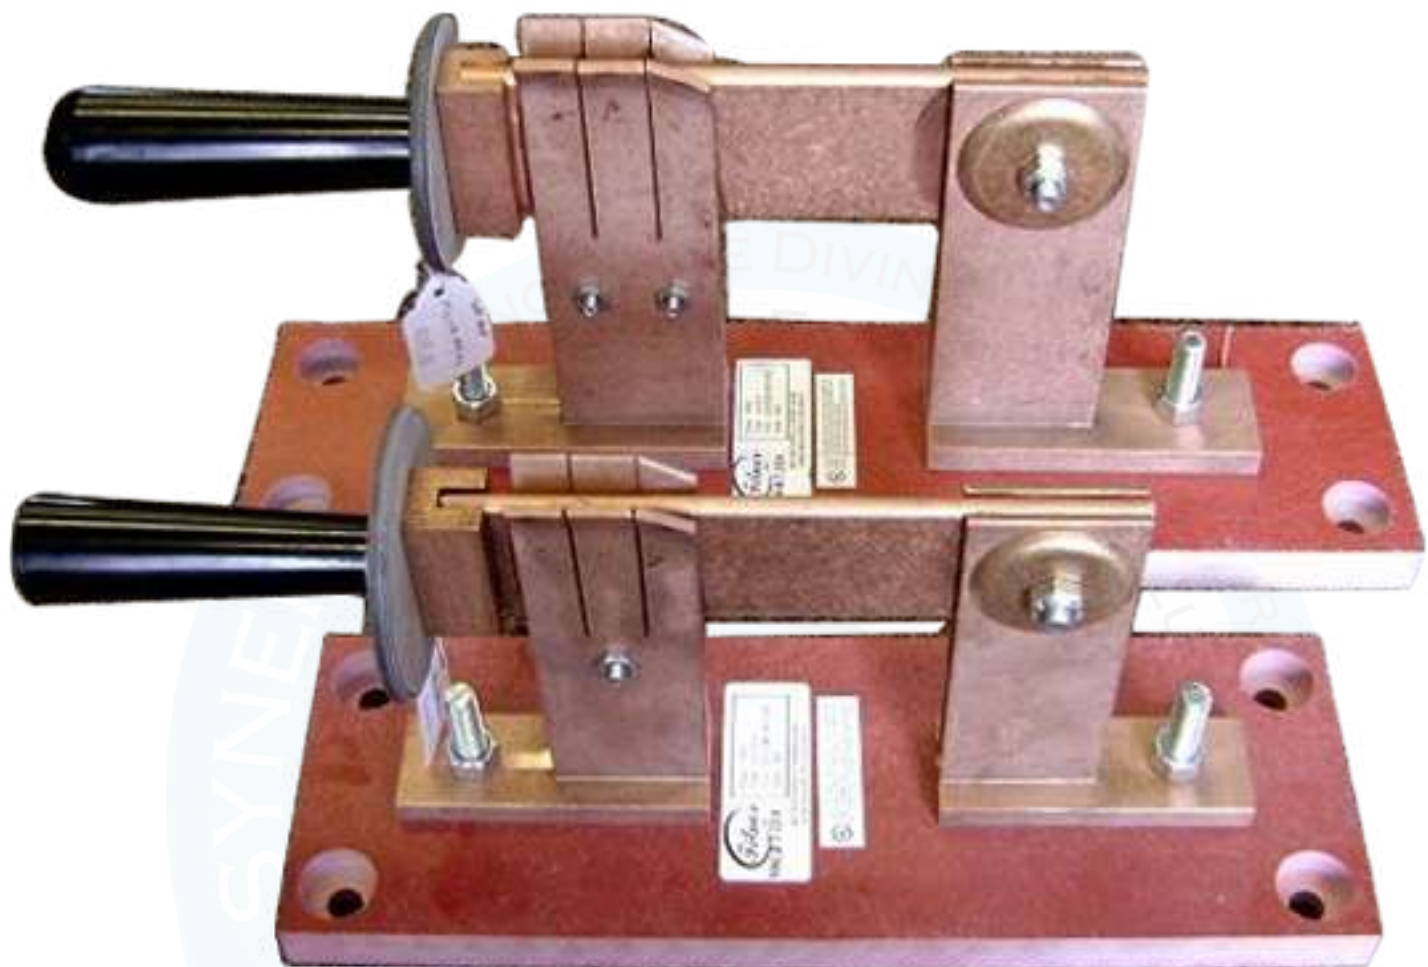

SINGLE POLE KNIFE SWITCH-400 AMP RATING

Sr.	Description
1	250 VDC/480VAC, 400 AMPS
2	GPO-3 Bases
3	High clips and hinges
4	Corrosion Resistant

Ordering Information

Part Number	Description
SY-A1009-KNS	Single Pole Knife Switch